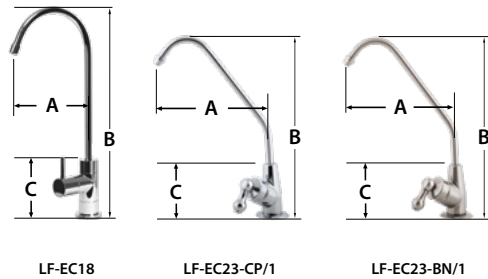

Long Reach Faucets

EC25 - Elegant Ceramic Faucet

EC18 & EC23 - Elegant Ceramic Faucet

EC32 - Elegant Ceramic Faucet

LF SERIES DIMENSIONS						
Part Number	A		B		C	
	Inches	Centimeters	Inches	Centimeters	Inches	Centimeters
LF-BLR	5.47 in	13.89 cm	8.90 in	22.6 cm	2.63 in	6.68 cm
LF-BLR-BN	5.47 in	13.89 cm	8.90 in	22.6 cm	2.63 in	6.68 cm
LF-BLRAG	5.47 in	13.89 cm	8.90 in	22.6 cm	2.60 in	6.60 cm
LF-BLRAG-BN	5.47 in	13.89 cm	8.90 in	22.6 cm	2.60 in	6.60 cm
LF-EC18-CP/1	4.76 in	12.09 cm	11.41 in	28.98 cm	3.14 in	7.97 cm
LF-EC18-BN/1	4.76 in	12.09 cm	11.41 in	28.98 cm	3.14 in	7.97 cm
LF-EC23-CP/1	5.51 in	14 cm	9.77 in	24.81 cm	2.80 in	7.11 cm
LF-EC23-BN/1	5.51 in	14 cm	9.77 in	24.81 cm	2.80 in	7.11 cm
LF-EC25-CP	5.75 in	14.60 cm	11.50 in	29.21 cm	3.50 in	8.89 cm
LF-EC25-AB	5.75 in	14.60 cm	11.50 in	29.21 cm	3.50 in	8.89 cm
LF-EC25-AW	5.75 in	14.60 cm	11.50 in	29.21 cm	3.50 in	8.89 cm
LF-EC25-BN	5.75 in	14.60 cm	11.50 in	29.21 cm	3.50 in	8.89 cm
LF-EC25-SN	5.75 in	14.60 cm	11.50 in	29.21 cm	3.50 in	8.89 cm
LF-EC32-CP	4.75 in	12.06 cm	11.07 in	28.12 cm	3.87 in	9.82 cm
LF-EC32-BN	4.75 in	12.06 cm	11.07 in	28.12 cm	3.87 in	9.82 cm
LF-EC32-ORB	4.75 in	12.06 cm	11.07 in	28.12 cm	3.87 in	9.82 cm