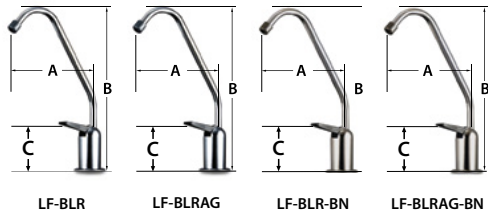

Long Reach Faucets