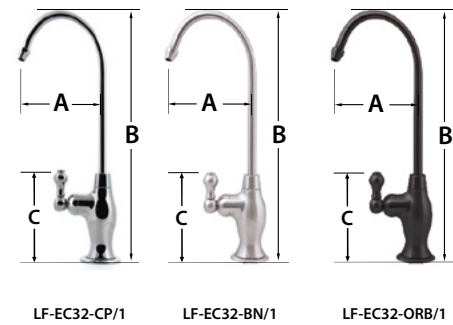

Long Reach Faucets

EC25 - Elegant Ceramic Faucet

EC18 & EC23 - Elegant Ceramic Faucet

EC32 - Elegant Ceramic Faucet

LF SERIES DIMENSIONS						
Part Number	A		B		C	
	Inches	Centimeters	Inches	Centimeters	Inches	Centimeters
LF-BLR	5.47 in	13.89 cm	8.90 in	22.6 cm	2.63 in	6.68 cm
LF-BLR-BN	5.47 in	13.89 cm	8.90 in	22.6 cm	2.63 in	6.68 cm
LF-BLRAG	5.47 in	13.89 cm	8.90 in	22.6 cm	2.60 in	6.60 cm
LF-BLRAG-BN	5.47 in	13.89 cm	8.90 in	22.6 cm	2.60 in	6.60 cm
LF-EC18-CP/1	4.76 in	12.09 cm	11.41 in	28.98 cm	3.14 in	7.97 cm
LF-EC18-BN/1	4.76 in	12.09 cm	11.41 in	28.98 cm	3.14 in	7.97 cm
LF-EC23-CP/1	5.51 in	14 cm	9.77 in	24.81 cm	2.80 in	7.11 cm
LF-EC23-BN/1	5.51 in	14 cm	9.77 in	24.81 cm	2.80 in	7.11 cm
LF-EC25-CP	5.75 in	14.60 cm	11.50 in	29.21 cm	3.50 in	8.89 cm
LF-EC25-AB	5.75 in	14.60 cm	11.50 in	29.21 cm	3.50 in	8.89 cm
LF-EC25-AW	5.75 in	14.60 cm	11.50 in	29.21 cm	3.50 in	8.89 cm
LF-EC25-BN	5.75 in	14.60 cm	11.50 in	29.21 cm	3.50 in	8.89 cm
LF-EC25-SN	5.75 in	14.60 cm	11.50 in	29.21 cm	3.50 in	8.89 cm
LF-EC32-CP	4.75 in	12.06 cm	11.07 in	28.12 cm	3.87 in	9.82 cm
LF-EC32-BN	4.75 in	12.06 cm	11.07 in	28.12 cm	3.87 in	9.82 cm
LF-EC32-ORB	4.75 in	12.06 cm	11.07 in	28.12 cm	3.87 in	9.82 cm