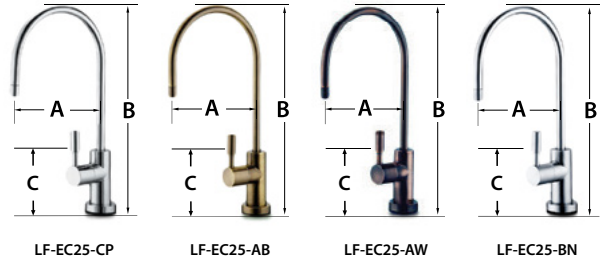

EC25 - Elegant Ceramic Faucet