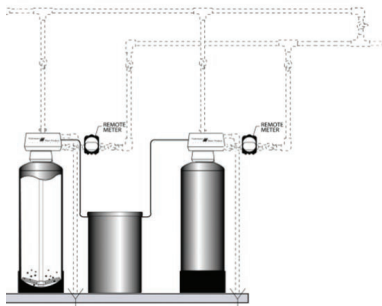

Installation Schematics

Component Schematics

Multi Stage Water Softening Systems

Skid Mounted Reverse Osmosis System

Wall Mounted Reverse Osmosis System

Falsken Water Systems will support you every step of the way.