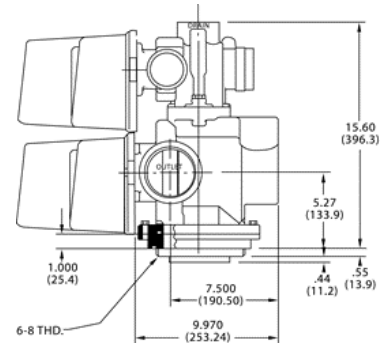

Installation Schematics

Component Schematics

Multi Stage Water Softening Systems

Skid Mounted Reverse Osmosis System

Wall Mounted Reverse Osmosis System

Falsken Water Systems will support you every step of the way.